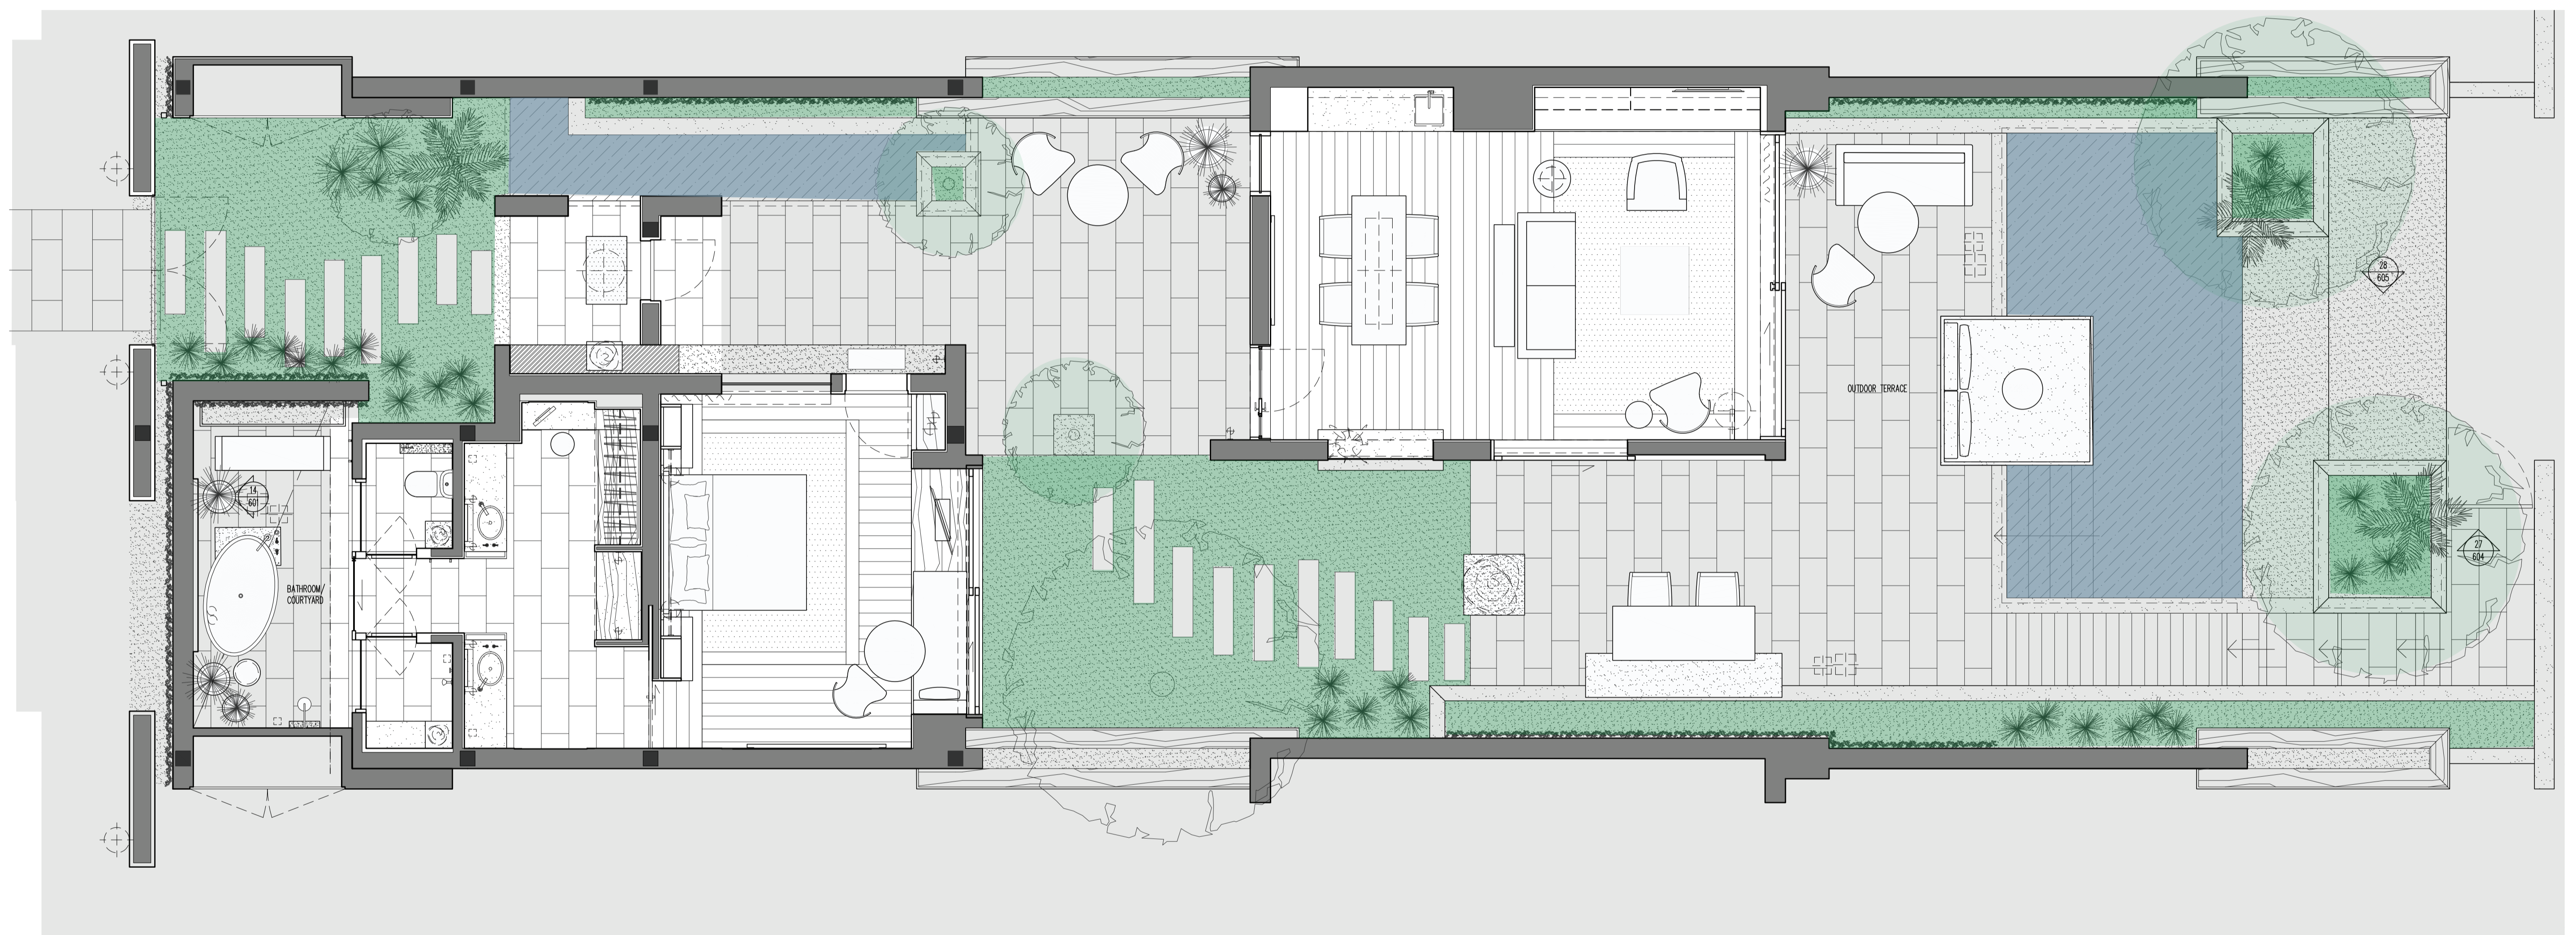

BEACHFRONT POOL VILLA

Average Size: 326 Sq. m.